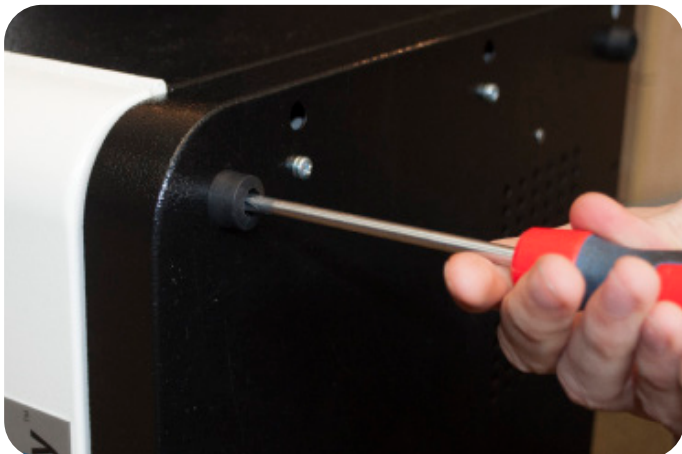

Step 5: Secure Rear Panel

Reconnect the earth cable you previously disconnected and refit all 10 screws back into place.

Securing to a Desk (Optional)

It is possible to secure your ClassBuddy™ Desk down to the desk. To do so you will require 4 x M4 bolts (not included).

The drilling pattern is 392mm x 338mm but please allow at least 40mm from the rear of the desk.

Remove the feet fixing screws from the ClassBuddy™ Desk and secure through the desk into the holes from the feet fixings. Retain the feet in order to maintain a ventilation gap.

Complete

Your new ClassBuddy™ Desk should now be successfully installed and ready to use. Please refer to the User Manual that is supplied with your ClassBuddy™ Desk for further information. Please read the Health and Safety guidance in the User Manual.

If you have any problems please do not hesitate to contact our support team:

Support Enquiries

lapsafe.com/support/enquiry

support@lapsafe.com

0800 130 3456

Replacement Keys

lapsafe.com/support/keys