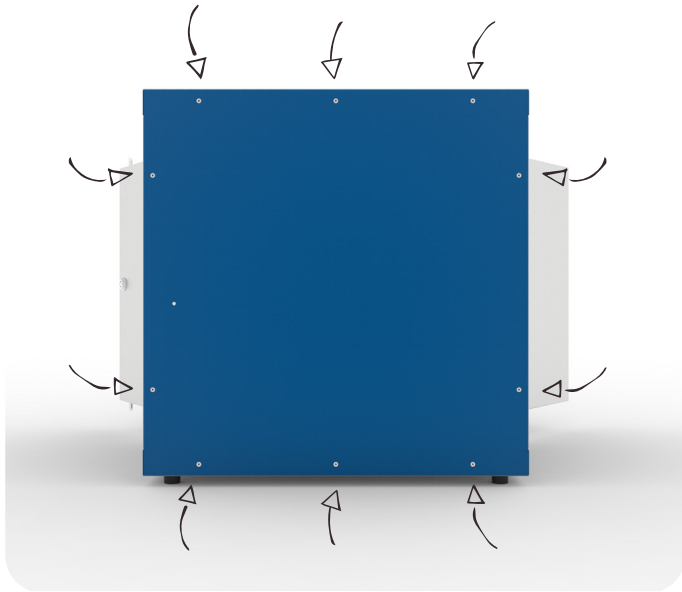

ClassBuddy™ Desk

Installation Guide

LapSafe® 

2019 v2.0

Introduction

This guide will take you through the steps to install your LapSafe™ ClassBuddy® Desk. For guidance on set up and use please refer to the User Manual supplied with your unit.

On the rear of the ClassBuddy™ desk there are 10 screws, unscrew all of these and store the screws and washers in a safe place.

Step 3: Disconnect Earth Cable

Slowly start to remove the rear panel to gain access to the connected earth cable. The cable should pull off of the rear panel.