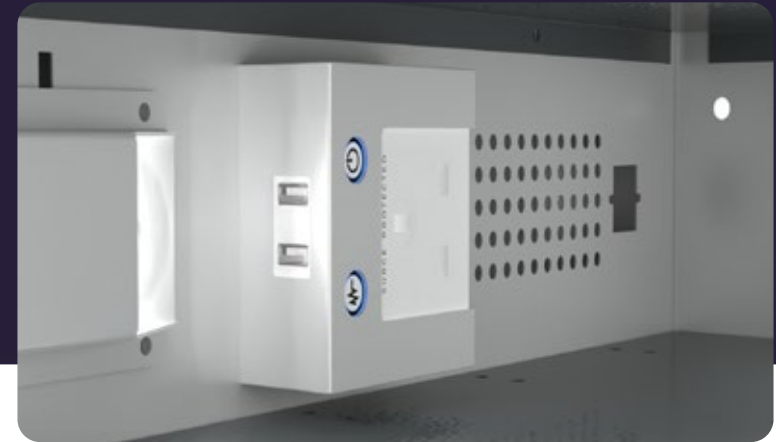

Bring Your Own Device

Charging Options

ChargeLine™

Plug Socket Charging

Our ChargeLine™ charging solution uses the devices own AC adaptors. Standard UK 3-pin or Euro plug sockets are conveniently fitted in each locker bay allowing easy access to devices.

ChargeLine™ Ultra

Plug Socket & Twin USB Charging

Where BYOD lockers are required our ChargeLine™ Ultra charging method is an ideal solution. Up to three devices can be charged using USB or standard mains socket fitted into each locker bay.