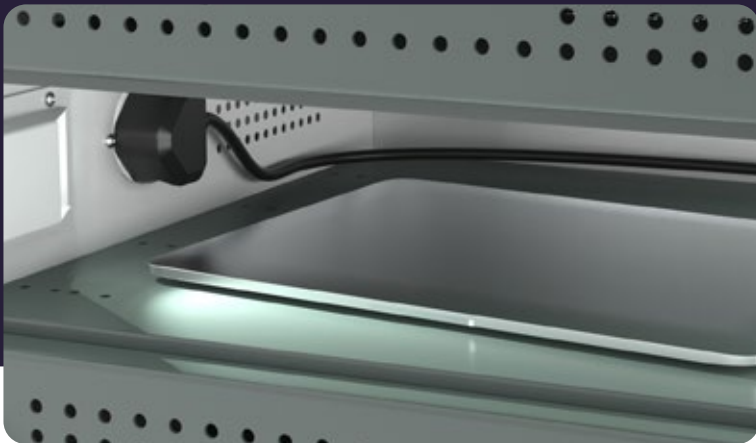

Bring Your Own Device

Charging Options

ChargeLine™

Plug Socket Charging

Our ChargeLine™ charging solution uses the devices own AC adaptors. Standard UK 3-pin or Euro plug sockets are conveniently fitted in each locker bay allowing easy access to devices.