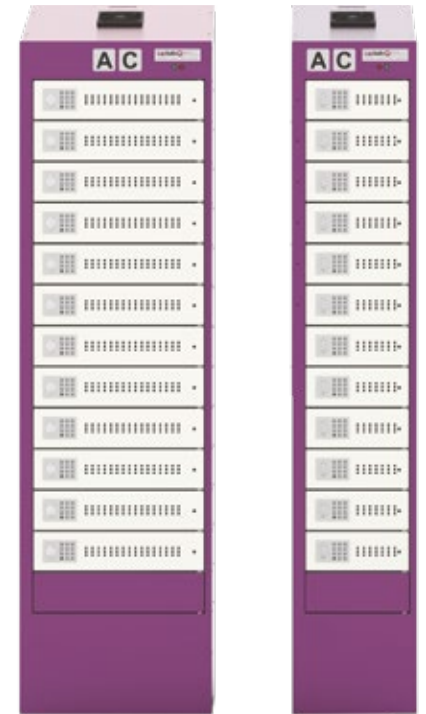

- Keyed Locks
- PIN Code Locks
- MiFare Locks
- Online Generated Codes

See our lock brochure for full details on our locking solutions.

Weights & Dimensions

Of the Diplomat™ Range

	Width	Height	Depth	Weight
Laptop Locker	516mm	1950mm	450mm	85kg
Tablet Locker	335mm	1950mm	450mm	80kg